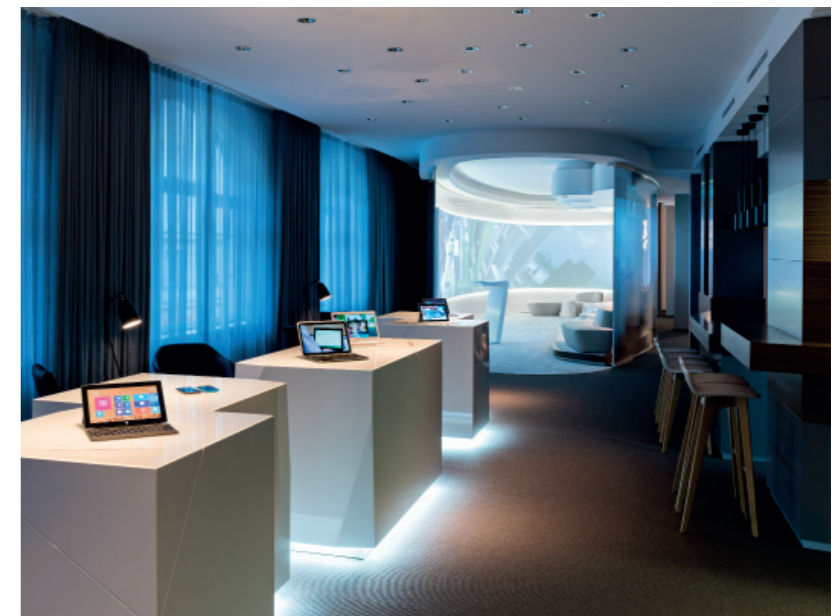

The first public Microsoft Center worldwide was opened on Berlin's famous boulevard Unter den Linden – a place for networking and dialogue between customers, media, politics and society. State-of-the-art business premises for customers, partners and employees are located on four floors of this listed historical building. The focus is on a multipurpose event space dedicated to public communication. An exclusive place for customers is the briefing centre, with a premium reception area and a 360° showroom superbly equipped to permit top-of-the-line presentation.

The fully glazed System 3400 with curved 14 mm laminated glasses and projection film were used here. For the conference areas, the planners chose the wooden beam-and-post System T with 8 mm laminated glasses and sound insulation values of 45 dB.